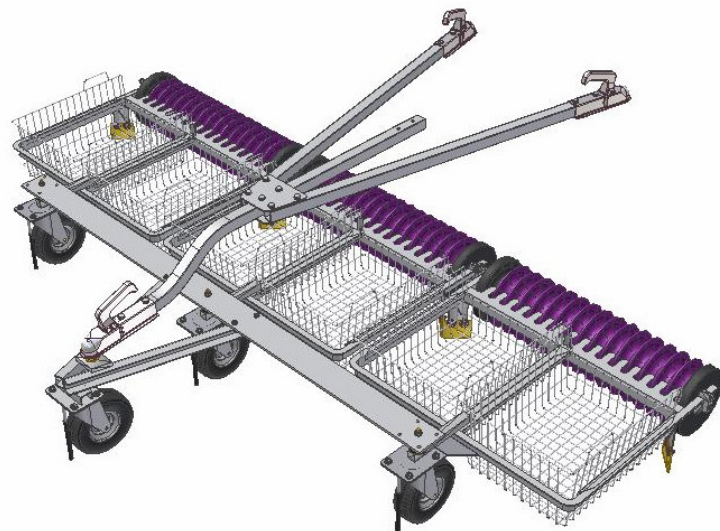

# Oxland<sup>®</sup>

The ball collector Company

Model 32T

Model 52T

Technical data	32T (A)	52T (A+B)	Extension kit (B)
<b>General</b>			
No. Of sections	3	5	2
Capacity	2400	4000	1600
Prescribed picking rate (approx.) km/h (mph)	10-13 (6-8)	10-13 (6-8)	10-13 (6-8)
<b>Dimensions</b>			
Height (approx.) m (inch)	0.4 (16)	0.4 (16)	0.4 (16)
Width (approx.) m (inch)	2.7 (106)	4.5 (177)	1.8 (71)
Length (approx.) m (inch)	1.5 (59)	1.5 (59)	1.5 (59)
Approx. total weight. with Tour-discs. empty ka. (lbs.)	123 (274)	175 (389)	52 (116)
Approx total weight. with Tour-discs. fully loaded ka. (lbs.)	223 (495)	342 (760)	119 (264)