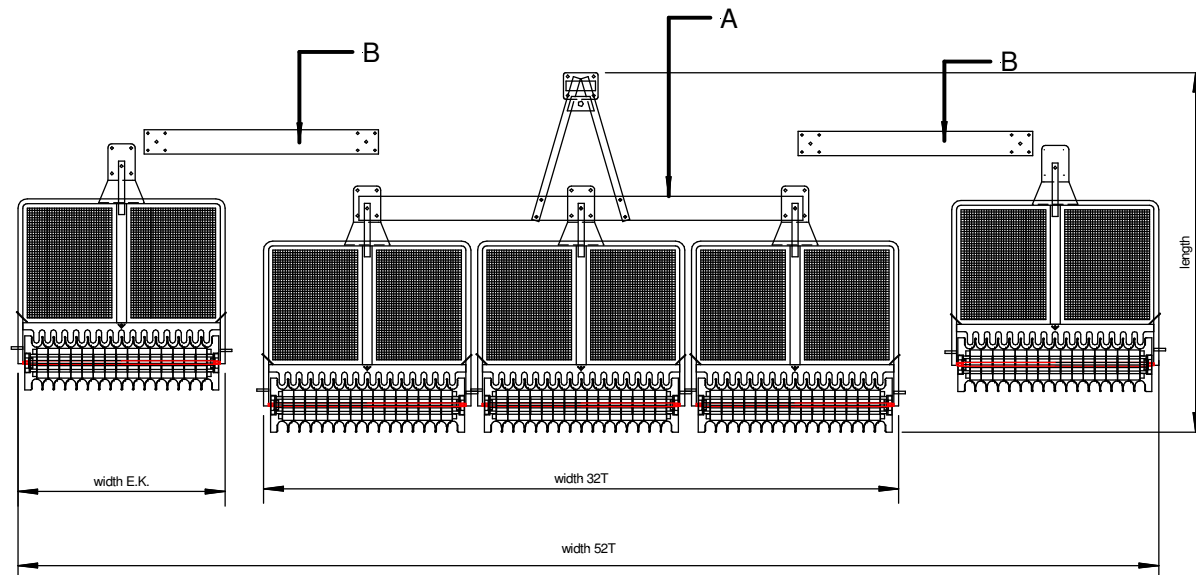

# Oxland<sup>®</sup>

The ball collector Company

Model 32T

Model 52T

Technical data	32T (A)	52T (A+B)	Extension kit (B)
<b>General</b>			
No. Of sections	3	5	2
Capacity	2400	4000	1600
Prescribed picking rate (approx.) km/h (mph)	10-13 (6-8)	10-13 (6-8)	10-13 (6-8)
<b>Dimensions</b>			
Height (approx.) m (inch)	0.4 (16)	0.4 (16)	0.4 (16)
Width (approx.) m (inch)	2.7 (106)	4.5 (177)	1.8 (71)
Length (approx.) m (inch)	1.5 (59)	1.5 (59)	1.5 (59)
Approx. total weight. with Tour-discs. empty ka. (lbs.)	123 (274)	175 (389)	52 (116)
Approx total weight. with Tour-discs. fully loaded ka. (lbs.)	223 (495)	342 (760)	119 (264)